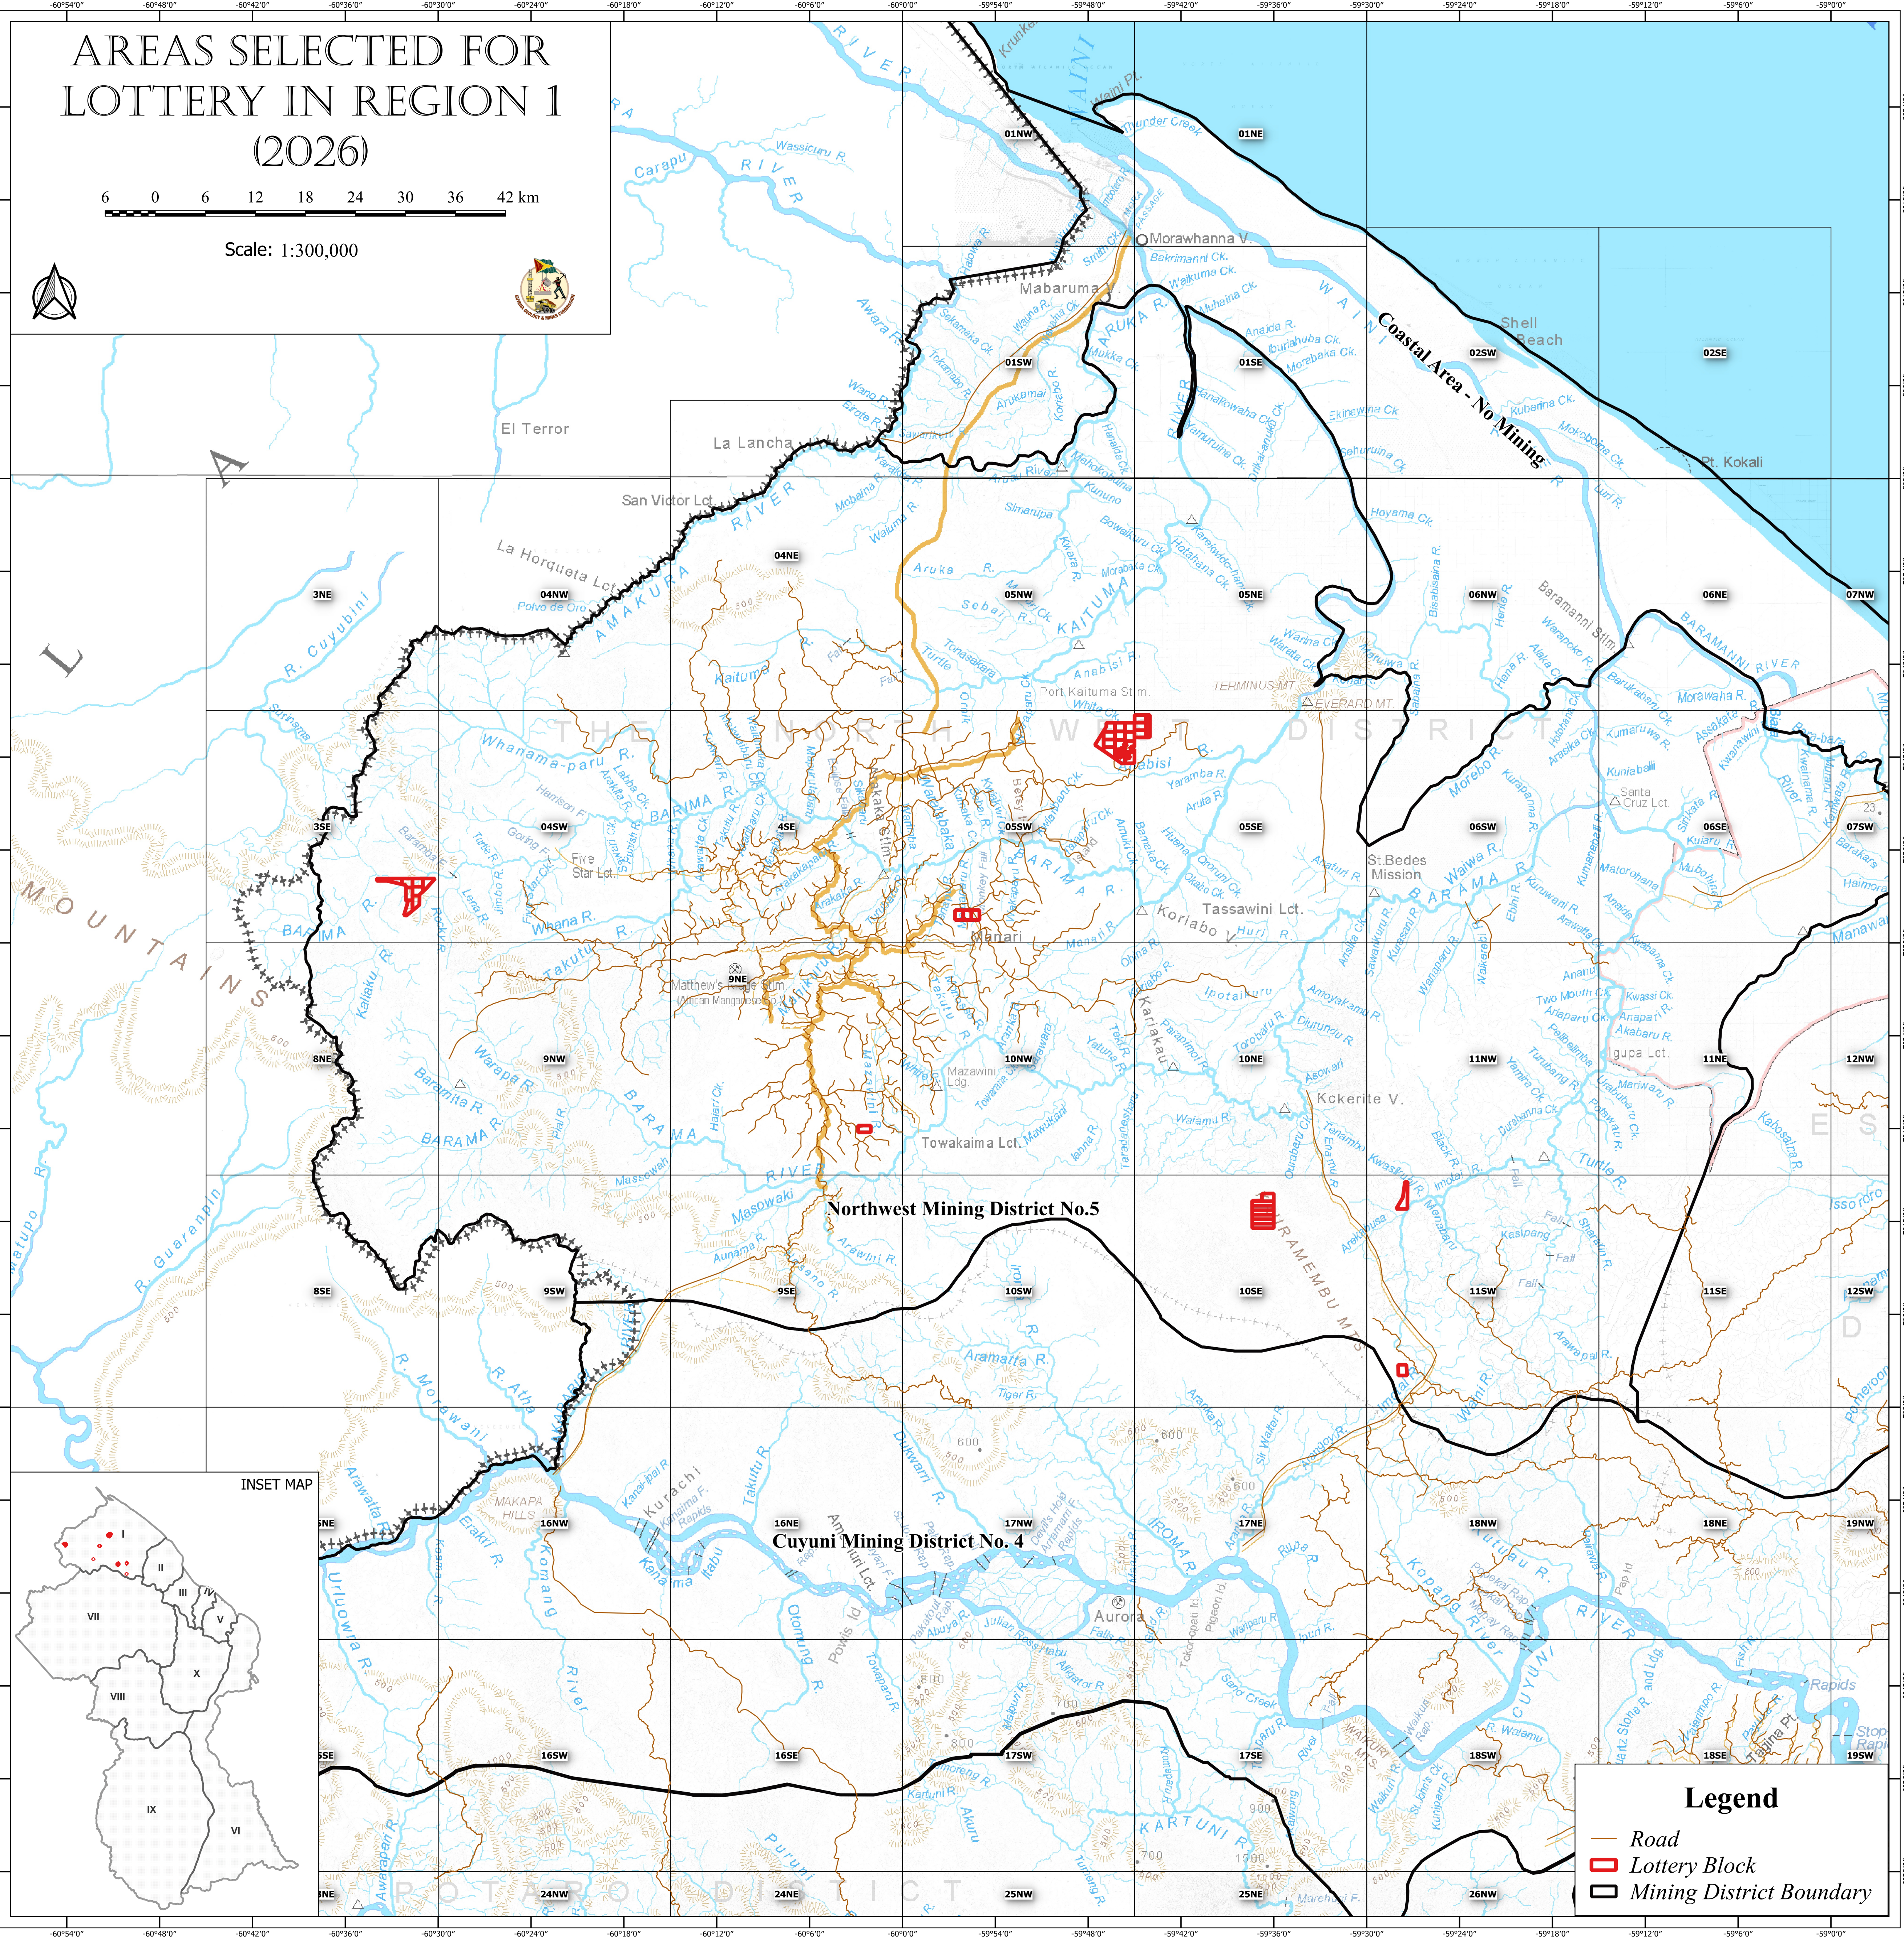

AREAS SELECTED FOR LOTTERY IN REGION 1 (2026)

6 0 6 12 18 24 30 36 42 km

Scale: 1:300,000

INSET MAP

Legend

- Road
- Lottery Block
- Mining District Boundary