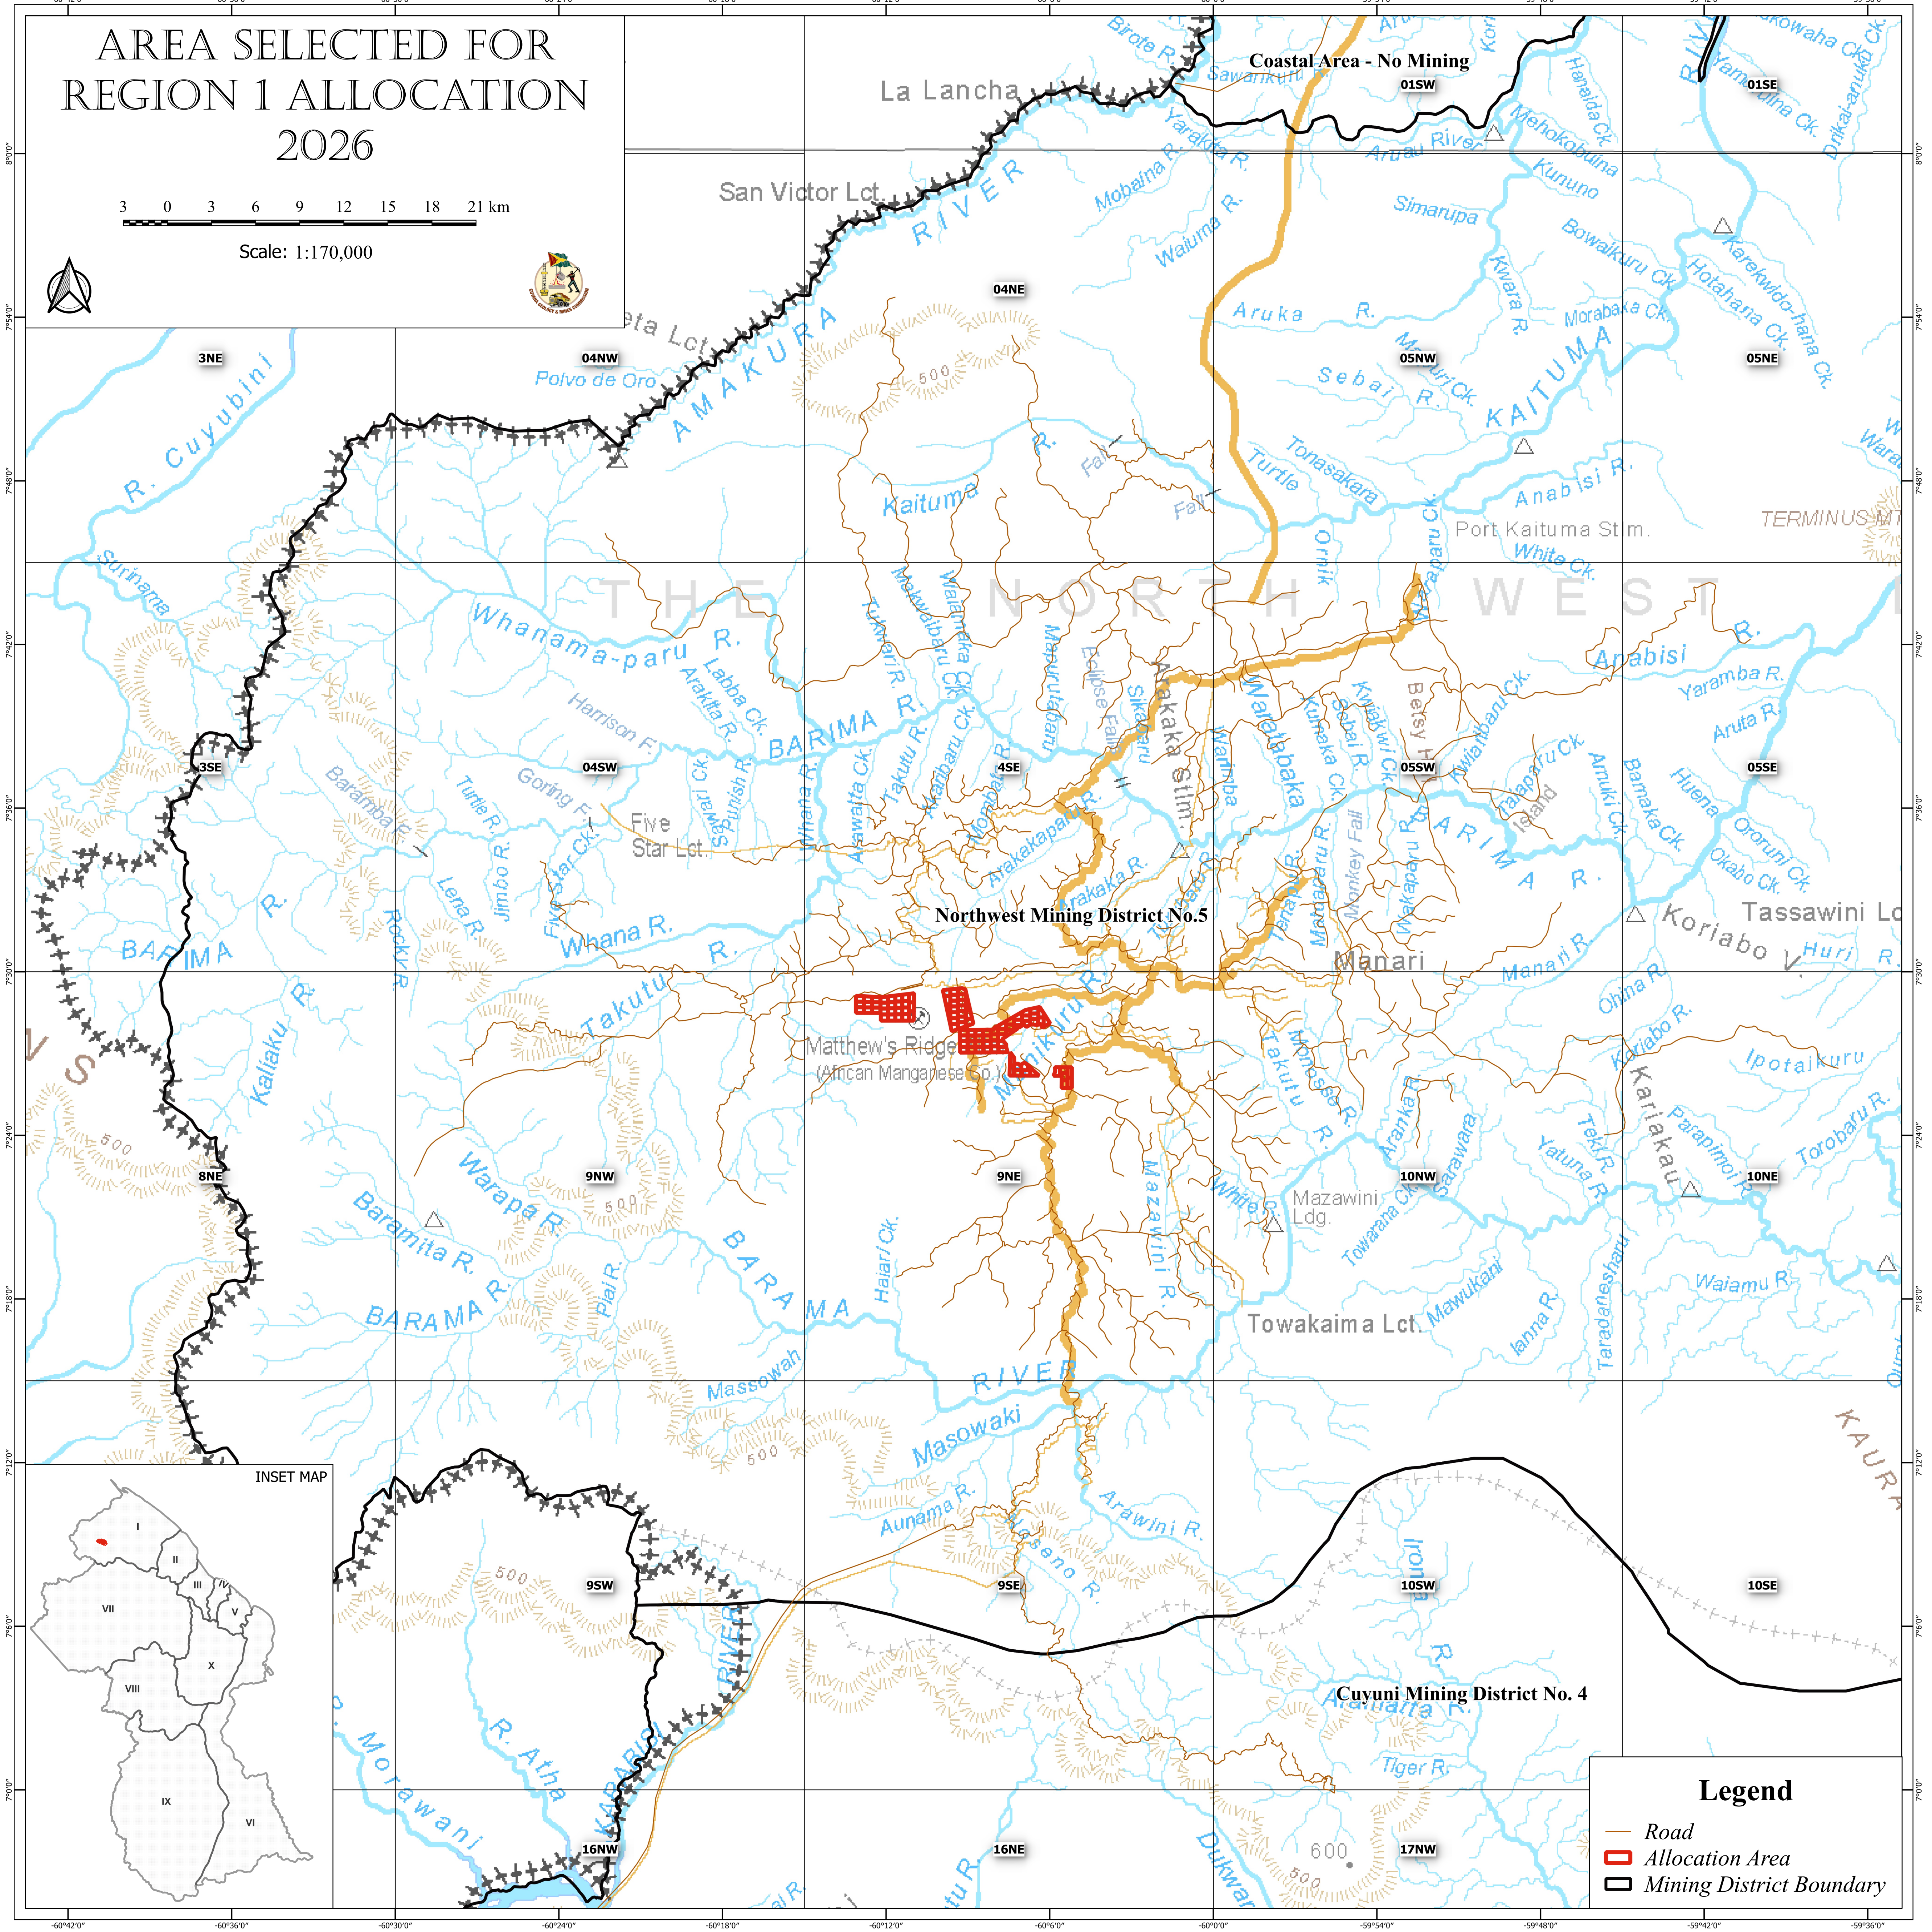

AREA SELECTED FOR REGION 1 ALLOCATION 2026

3 0 3 6 9 12 15 18 21 km

Scale: 1:170,000

Legend

- Road
- Allocation Area
- Mining District Boundary