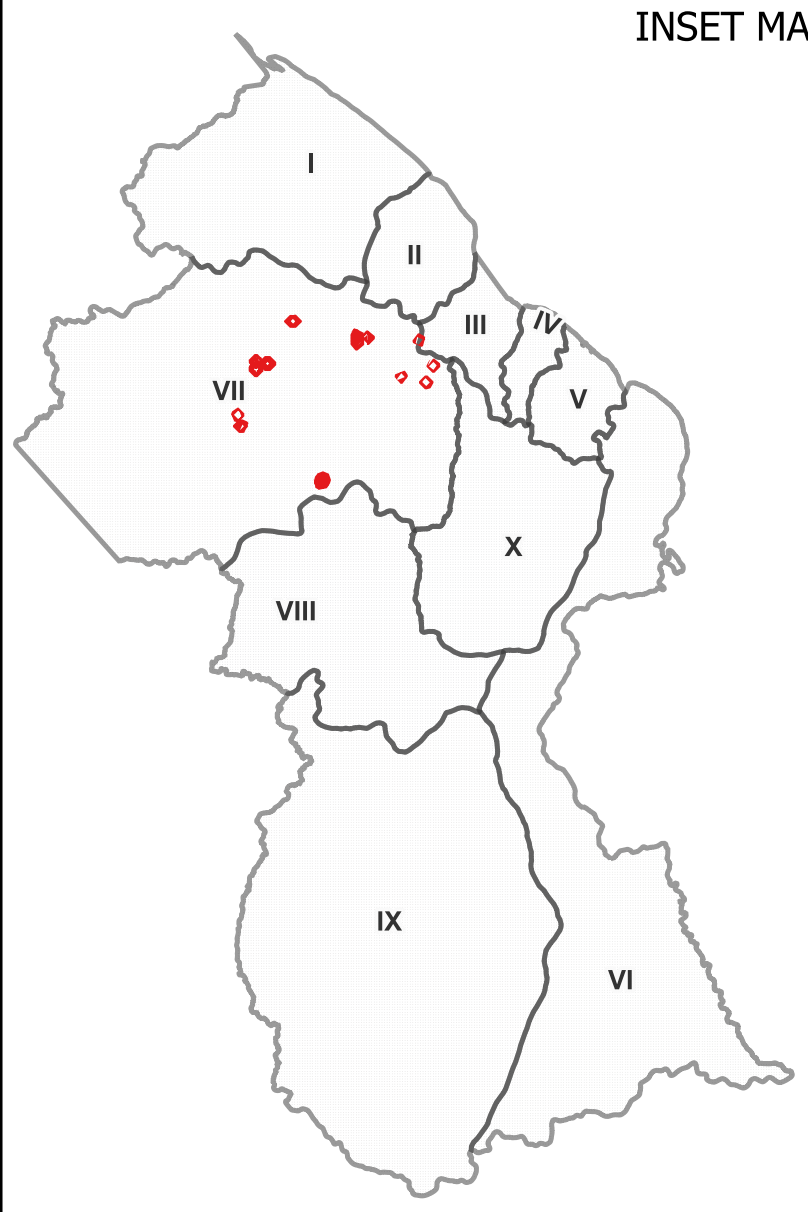

# AREAS SELECTED FOR LOTTERY IN REGION 7 (2026)

6 0 6 12 18 24 30 36 42 km

Scale: 1:300,000

INSET MAP

**Legend**

- Road
- Lottery Block
- Mining District Boundary