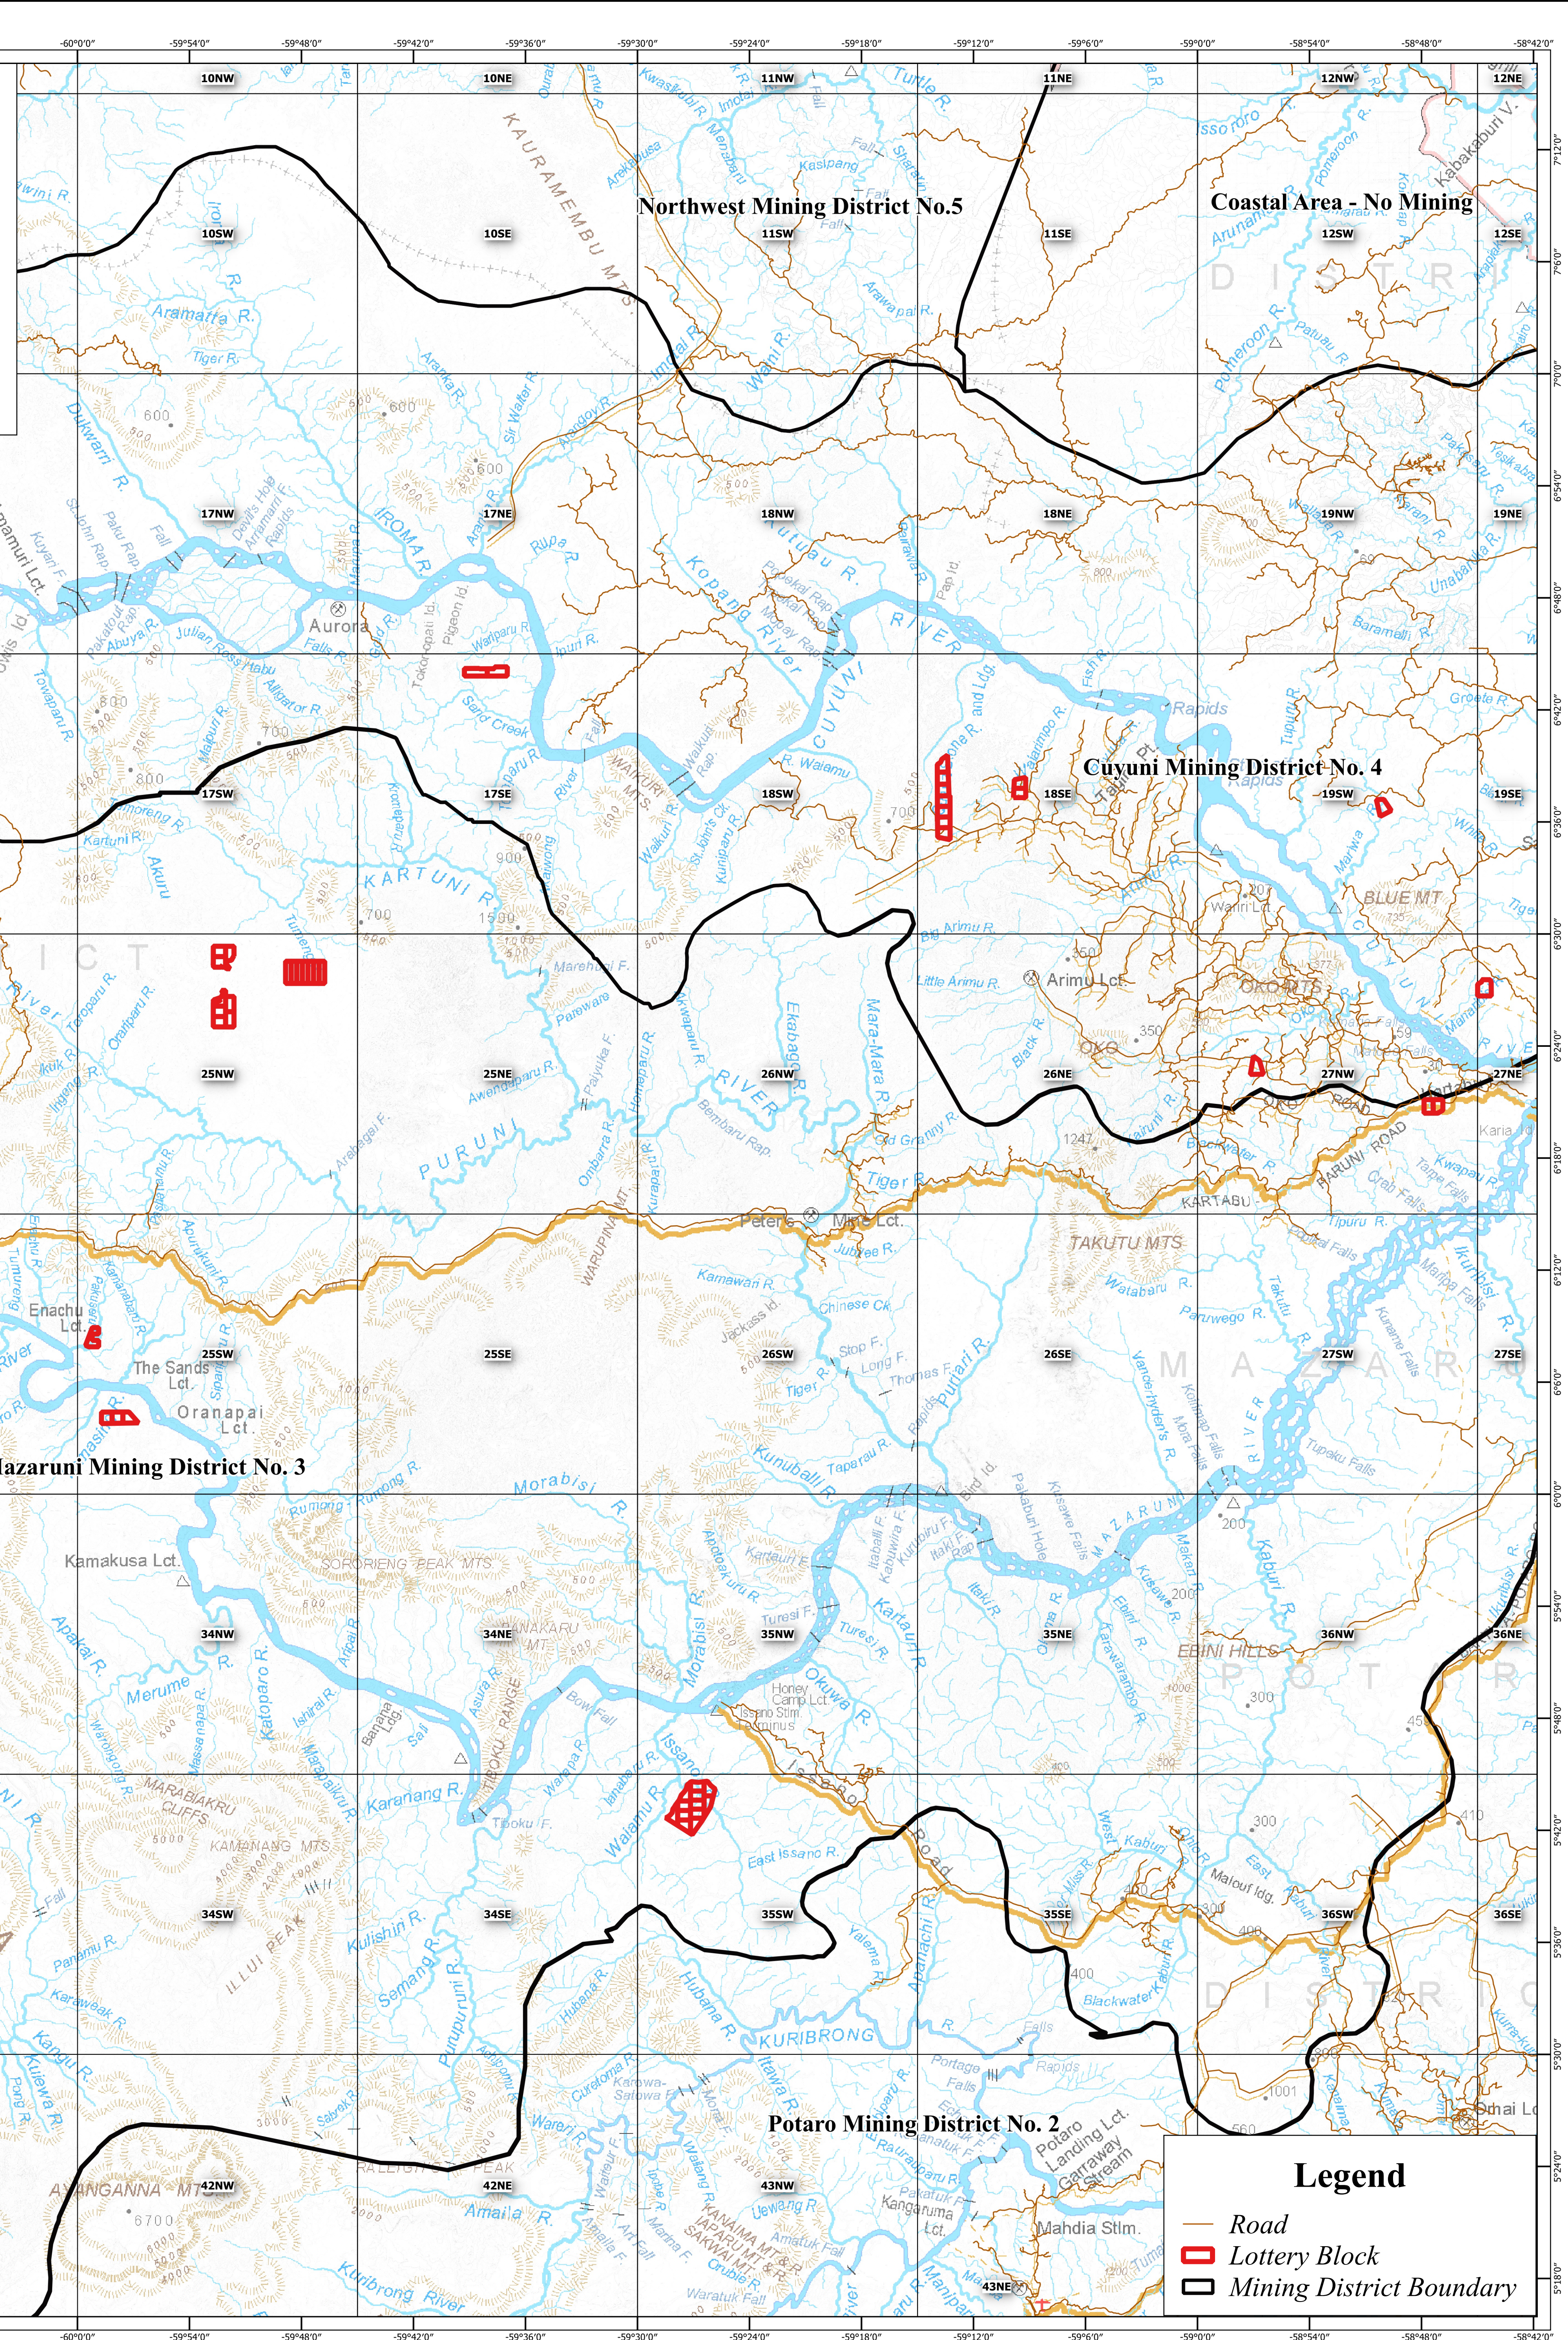

# AREAS SELECTED FOR LOTTERY IN REGION 7 (2026)

6 0 6 12 18 24 30 36 42 km

Scale: 1:300,000

INSET MAP

**Legend**

- Road
- Lottery Block
- Mining District Boundary