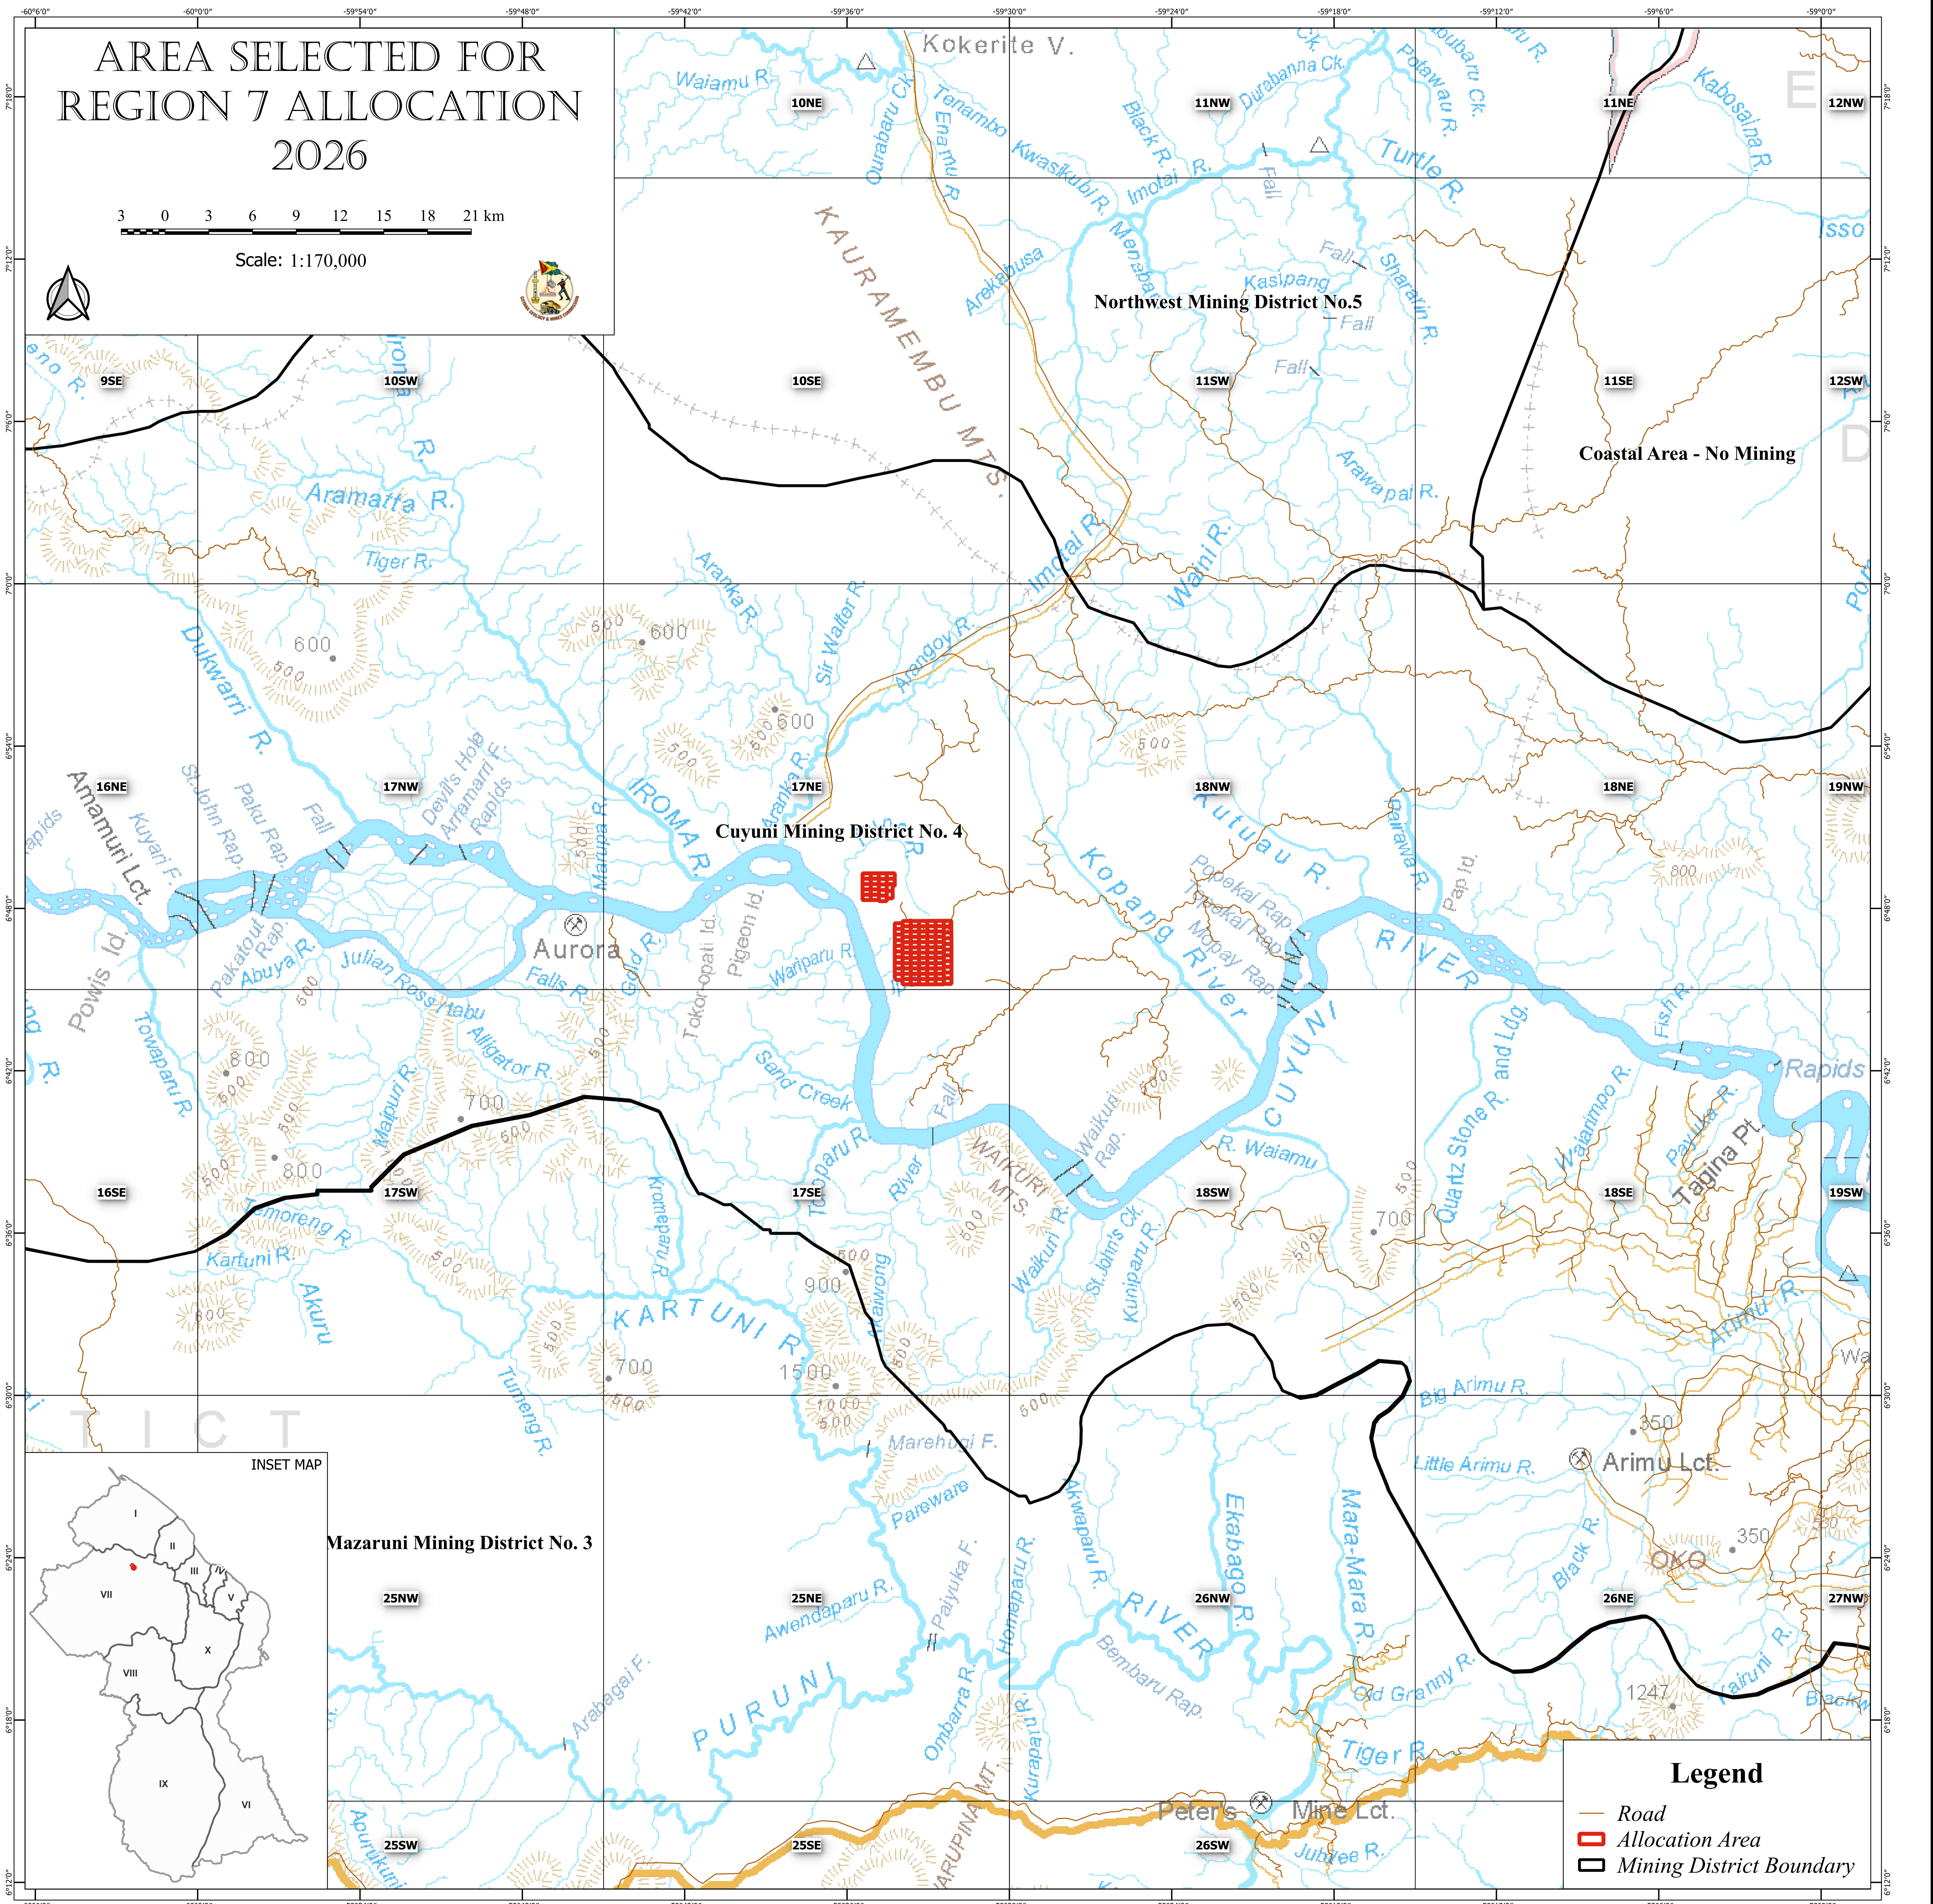

AREA SELECTED FOR REGION 7 ALLOCATION 2026

3 0 3 6 9 12 15 18 21 km

Scale: 1:170,000

Legend

- Road
- Allocation Area
- Mining District Boundary