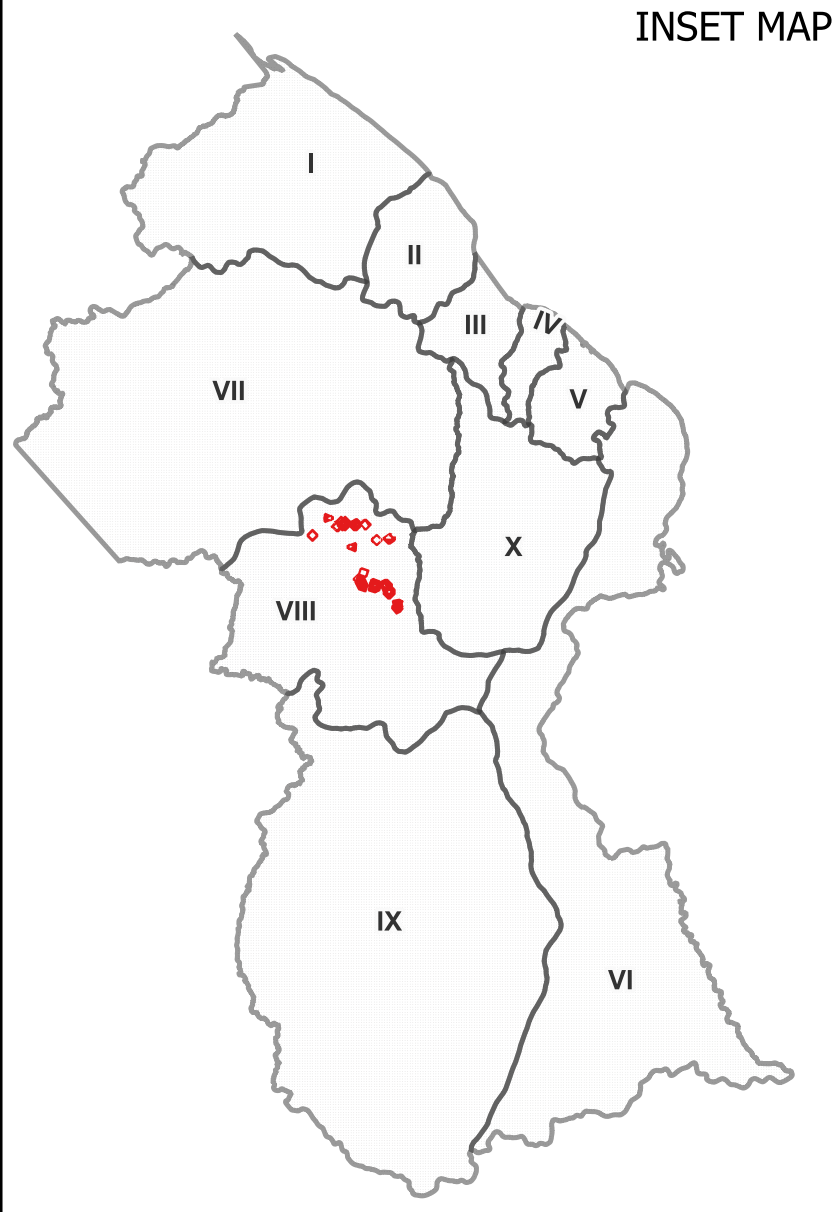

AREAS SELECTED FOR LOTTERY IN REGION 8 (2026)

5 0 5 10 15 20 25 30 35 km

Scale: 1:270,000

Mazaruni Mining District No. 3

Potaro Mining District No. 2

Berbice Mining District No. 1

KAIETEUR NATIONAL PARK

KURUNGIKU MTS.

AKORABI MTS.

OTOMUNG MT.

WELALIENG

INSET MAP

Legend

- Road
- Lottery Block
- Mining District Boundary